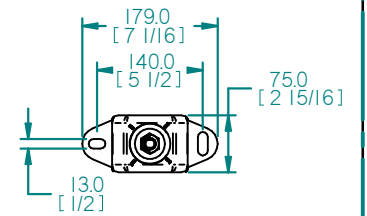

FLEXIBLE MOUNT

GEARBOX OUTPUT

REV	DESCRIPTION	DATE	APP'D	DRAWN	NOTES
01					

TITLE: **B43-B50 HE TMC260
175 AMP POLY-V**

DIMENSIONS IN MM (INCH)
DO NOT SCALE

PART FILE NAME: BETA 43-50 HE TMC60 175AMP POLYV.asm

BETA MARINE

BETA MARINE LTD,
DAVY WAY,
WATERWELLS,
QUEDGELEY,
GLOUCESTER. GL2 2AD, UK

TEL: (01452) 723492 FAX: (01452) 729916

DRAWN BY: **JLT** SIZE **A4** DWG NO: **100-10130** REV **00**

CHECKED BY: **TW** SCALE **NTS** PAGE **1 of 1** DATE **31/10/2014**