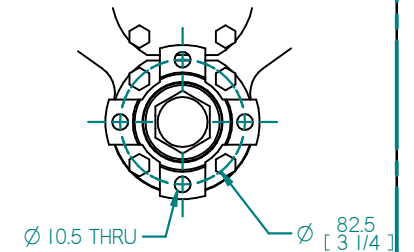

FLEXIBLE MOUNT

GEARBOX OUTPUT

REV	DESCRIPTION	DATE	APP'D	DRAWN	NOTES
01					

TITLE: **B43-B50 HE TMC260
175 AMP POLY-V**

DIMENSIONS IN MM (INCH)
DO NOT SCALE

PART FILE NAME: BETA 43-50 HE TMC60 175AMP POLYV.asm

BETA MARINE

BETA MARINE LTD,
DAVY WAY,
WATERWELLS,
QUEDGELEY,
GLOUCESTER. GL2 2AD, UK

TEL: (01452) 723492 FAX: (01452) 729916

DRAWN BY: **JLT** SIZE **A4** DWG NO: **100-10130** REV **00**

CHECKED BY: **TW** SCALE **NTS** PAGE **1 of 1** DATE **31/10/2014**