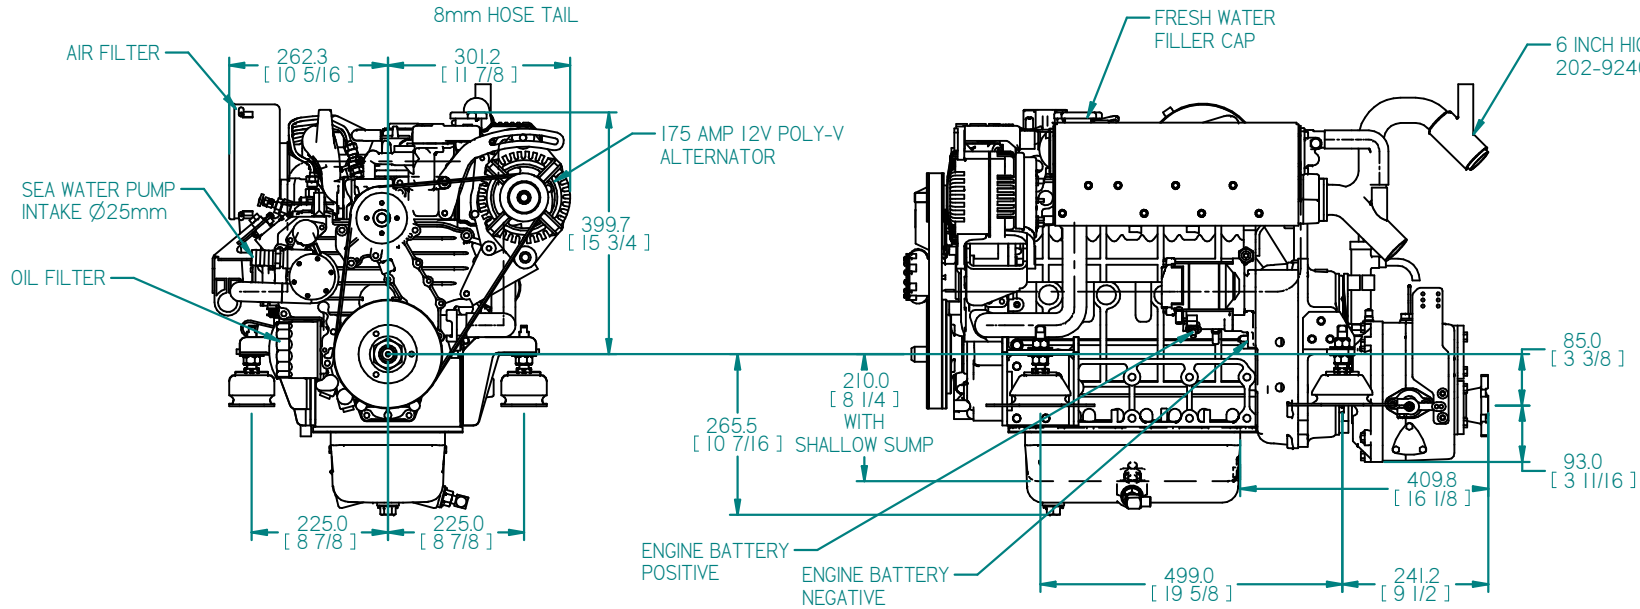

FLEXIBLE MOUNT

GEARBOX OUTPUT

REV	DESCRIPTION	DATE	APP'D	DRAWN	NOTES
01					

TITLE: **B43-B50 HE TMC260
175 AMP POLY-V**

DIMENSIONS IN MM (INCH)
DO NOT SCALE

PART FILE NAME: BETA 43-50 HE TMC60 175AMP POLYV.asm