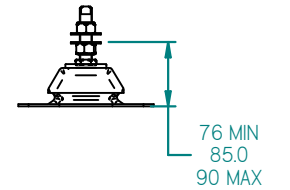

FLEXIBLE MOUNT

GEARBOX OUTPUT

REV	DESCRIPTION	DATE	APP'D	DRAWN	NOTES
01					

TITLE: **B43-B50 HE TMC260
175 AMP POLY-V**

DIMENSIONS IN MM (INCH)
DO NOT SCALE

PART FILE NAME: BETA 43-50 HE TMC60 175AMP POLYV.asm