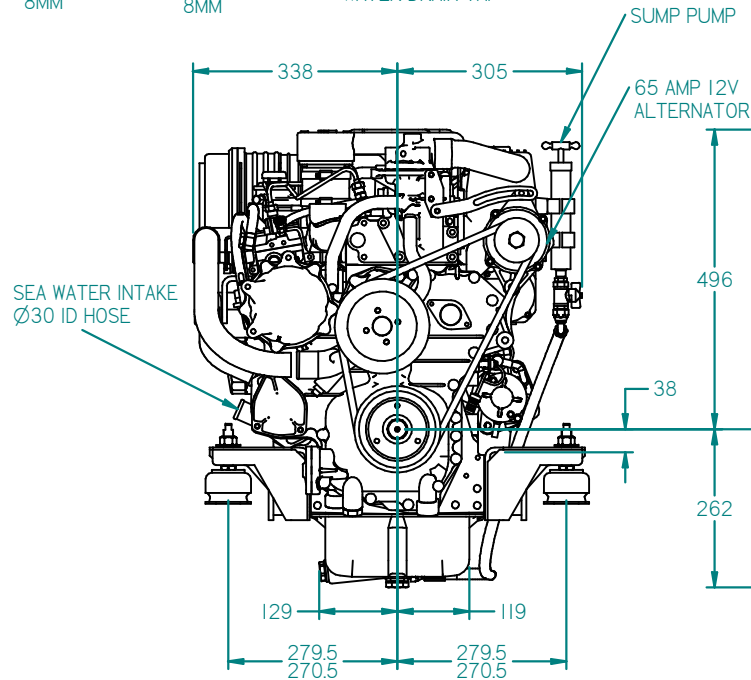

FLEXIBLE MOUNT

REV	DESCRIPTION	DATE	APP'D	DRAWN	NOTES
01					

TITLE: BETA 75-90 HEAT EXCHANGE
TM345 GEARBOX

DIMENSIONS IN MM (INCH) DO NOT SCALE PART FILE NAME: 100-08948 BETA75 HE TM345.asm

BETA MARINE

BETA MARINE LTD,
DAVY WAY,
WATERWELLS,
QUEDGELEY,
GLOUCESTER. GL2 2AD, UK

DRAWN BY: TW
CHECKED BY: LT

SIZE A4
SCALE NTS

DWG NO: 100-08948
PAGE 1 of 1

REV 00
DATE 28/04/2010

TEL: (01452) 723492 FAX: (01452) 729916