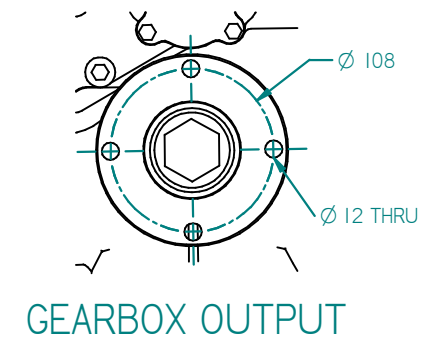

FLEXIBLE MOUNT

REV	DESCRIPTION	DATE	APP'D	DRAWN	NOTES
01					

TITLE: BETA 75-90 HEAT EXCHANGE
TM345 GEARBOX

DIMENSIONS IN MM (INCH) DO NOT SCALE PART FILE NAME: 100-08948 BETA75 HE TM345.asm

BETA MARINE

BETA MARINE LTD,
DAVY WAY,
WATERWELLS,
QUEDGELEY,
GLOUCESTER. GL2 2AD, UK

DRAWN BY: TW
CHECKED BY: LT

SIZE A4
SCALE NTS

DWG NO: 100-08948
PAGE 1 of 1

REV 00
DATE 28/04/2010

TEL: (01452) 723492 FAX: (01452) 729916