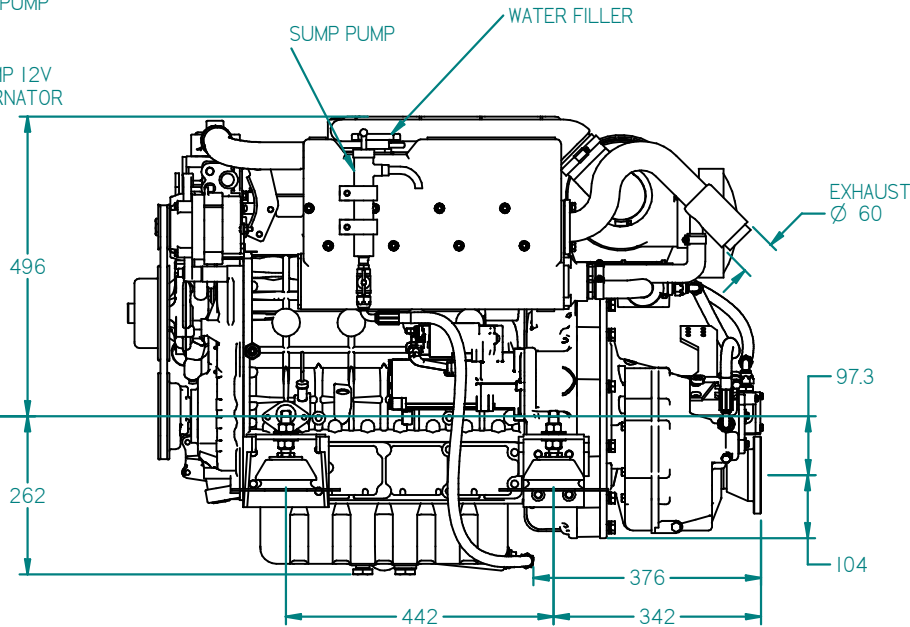

FLEXIBLE MOUNT

REV	DESCRIPTION	DATE	APP'D	DRAWN	NOTES
01					

TITLE: BETA 75-90 HEAT EXCHANGE
TM345 GEARBOX

DIMENSIONS IN MM (INCH) DO NOT SCALE PART FILE NAME: 100-08948 BETA75 HE TM345.asm

BETA MARINE

BETA MARINE LTD,
DAVY WAY,
WATERWELLS,
QUEDGELEY,
GLOUCESTER. GL2 2AD, UK

DRAWN BY: TW
CHECKED BY: LT

SIZE A4
SCALE NTS

DWG NO: 100-08948
PAGE 1 of 1

REV 00
DATE 28/04/2010

TEL: (01452) 723492 FAX: (01452) 729916