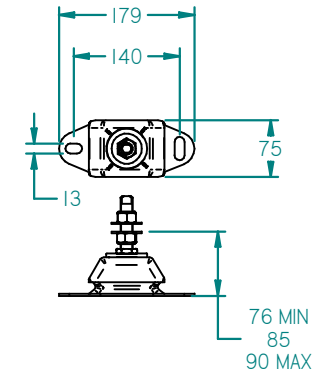

FLEXIBLE MOUNT

REV	DESCRIPTION	DATE	APP'D	DRAWN	NOTES
01					

TITLE: BETA 75-90 HEAT EXCHANGE
TM345 GEARBOX

DIMENSIONS IN MM (INCH) DO NOT SCALE PART FILE NAME: 100-08948 BETA75 HE TM345.asm

BETA MARINE

BETA MARINE LTD,
DAVY WAY,
WATERWELLS,
QUEDGELEY,
GLOUCESTER. GL2 2AD, UK

DRAWN BY: TW
CHECKED BY: LT

SIZE A4
SCALE NTS

DWG NO: 100-08948
PAGE 1 of 1

REV 00
DATE 28/04/2010

TEL: (01452) 723492 FAX: (01452) 729916