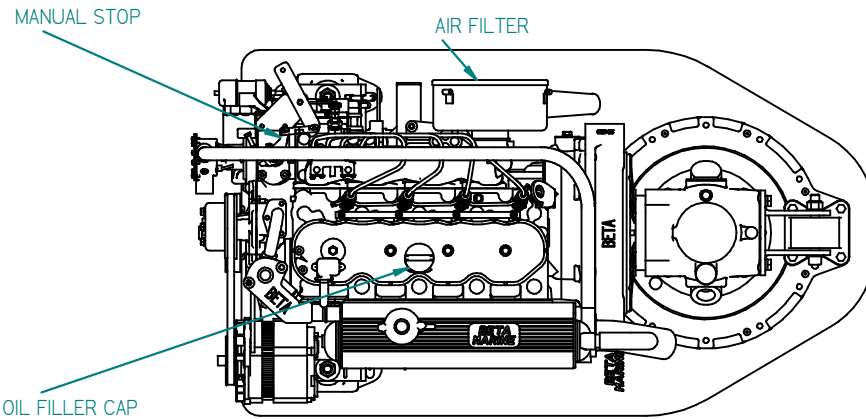

FLEXIBLE MOUNT

REV	DESCRIPTION	DATE	APP'D	DRAWN
01				

NOTES
NOTES

TITLE
**BETA 43-50 HEAT EXCHANGE
SEAPROP 60 SAILDRIVE**

DIMENSIONS IN MM (INCH)
DO NOT SCALE

BETA MARINE

BETA MARINE LTD,
MERRETS MILLS,
BATH ROAD,
SOUTH WOODCHESTER,
STROUD, GLOS. GL5 5EU

TEL: (01453) 835282 FAX: (01453) 835284

DRAWN BY:- TW
CHECKED BY:- LT

SIZE A4
SCALE

DWG NO. 100-08963
PAGE 1 of 1

REV 00
DATE 12/08/2009