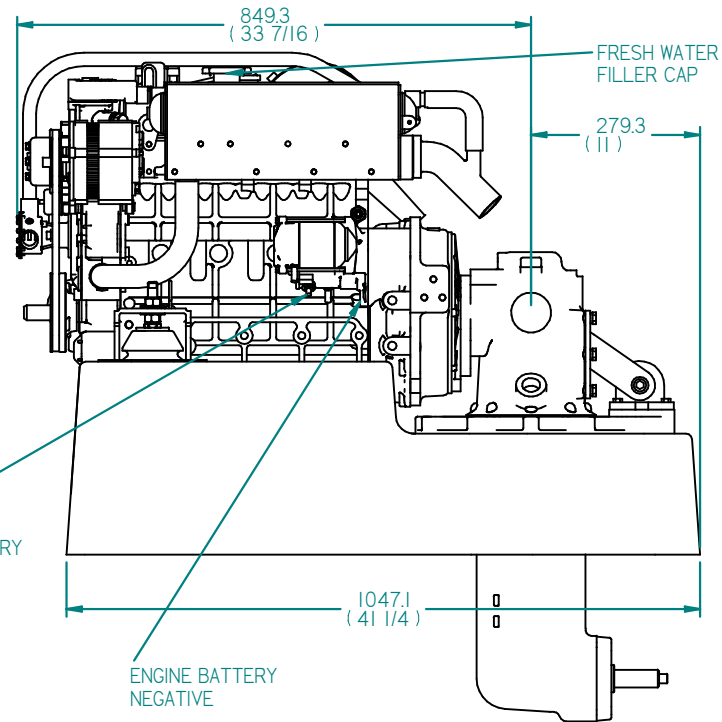

FLEXIBLE MOUNT

REV	DESCRIPTION	DATE	APP'D	DRAWN
01				

NOTES
NOTES

TITLE
**BETA 43-50 HEAT EXCHANGE
SEAPROP 60 SAILDRIVE**

DIMENSIONS IN MM (INCH)
DO NOT SCALE

BETA MARINE

BETA MARINE LTD,
MERRETS MILLS,
BATH ROAD,
SOUTH WOODCHESTER,
STROUD, GLOS. GL5 5EU

TEL: (01453) 835282 FAX: (01453) 835284

DRAWN BY:- TW
CHECKED BY:- LT

SIZE A4
SCALE

DWG NO. 100-08963
PAGE 1 of 1

REV 00
DATE 12/08/2009