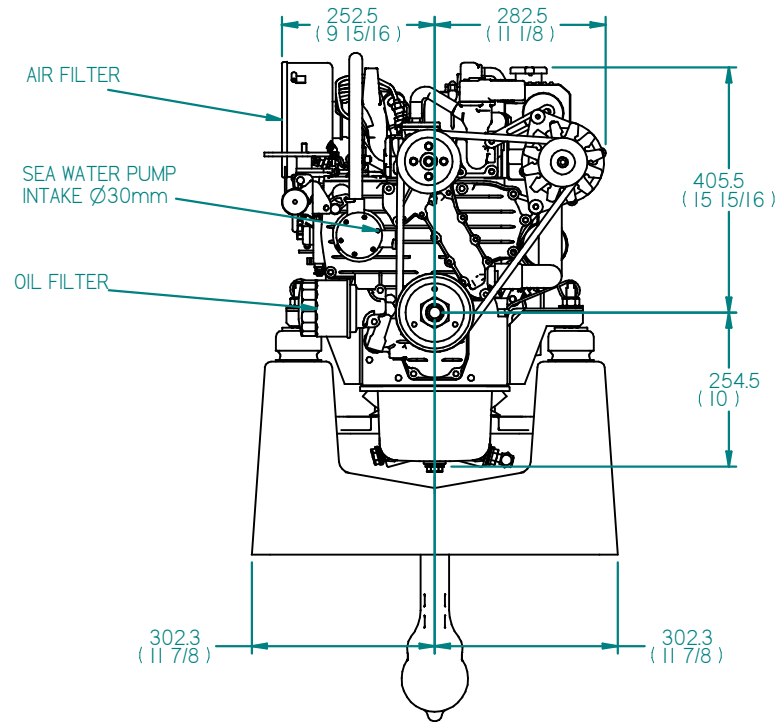

FLEXIBLE MOUNT

REV	DESCRIPTION	DATE	APP'D	DRAWN
01				

NOTES
NOTES

TITLE
**BETA 43-50 HEAT EXCHANGE
SEAPROP 60 SAILDRIVE**

DIMENSIONS IN MM (INCH)
DO NOT SCALE

BETA MARINE

BETA MARINE LTD,
MERRETS MILLS,
BATH ROAD,
SOUTH WOODCHESTER,
STROUD, GLOS. GL5 5EU

TEL: (01453) 835282 FAX: (01453) 835284

DRAWN BY:- TW
CHECKED BY:- LT

SIZE A4
SCALE

DWG NO. 100-08963
PAGE 1 of 1

REV 00
DATE 12/08/2009