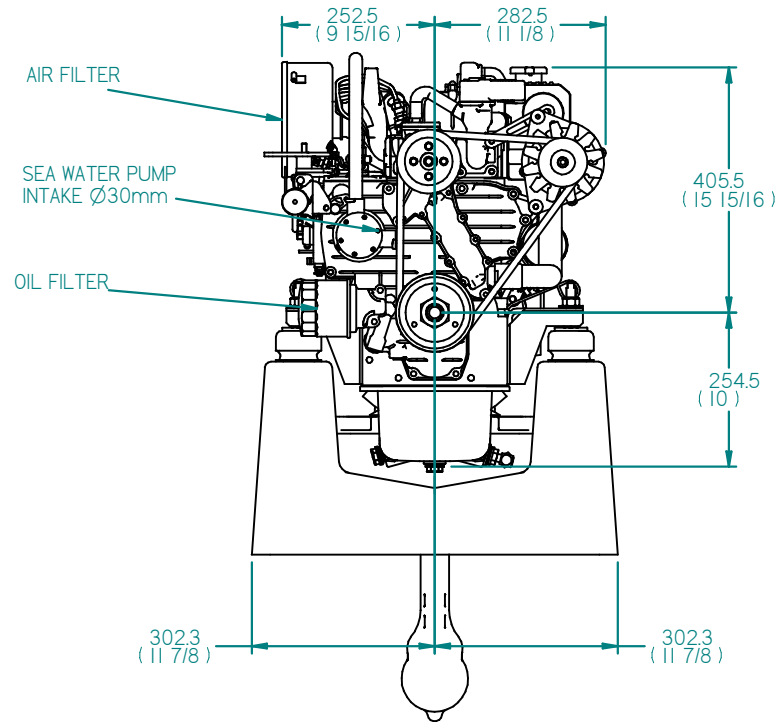

FLEXIBLE MOUNT

REV	DESCRIPTION	DATE	APP'D	DRAWN
01				

NOTES NOTES

TITLE **BETA 43-50 HEAT EXCHANGE SEAPROP 60 SAILDRIVE**

DIMENSIONS IN MM (INCH) DO NOT SCALE

BETA MARINE

BETA MARINE LTD, MERRETT'S MILLS, BATH ROAD, SOUTH WOODCHESTER, STROUD, GLOS. GL5 5EU

TEL: (01453) 835282 FAX: (01453) 835284

DRAWN BY: TW

CHECKED BY: LT

SIZE A4

DWG NO. 100-08963

SCALE

PAGE 1 of 1

DATE 12/08/2009