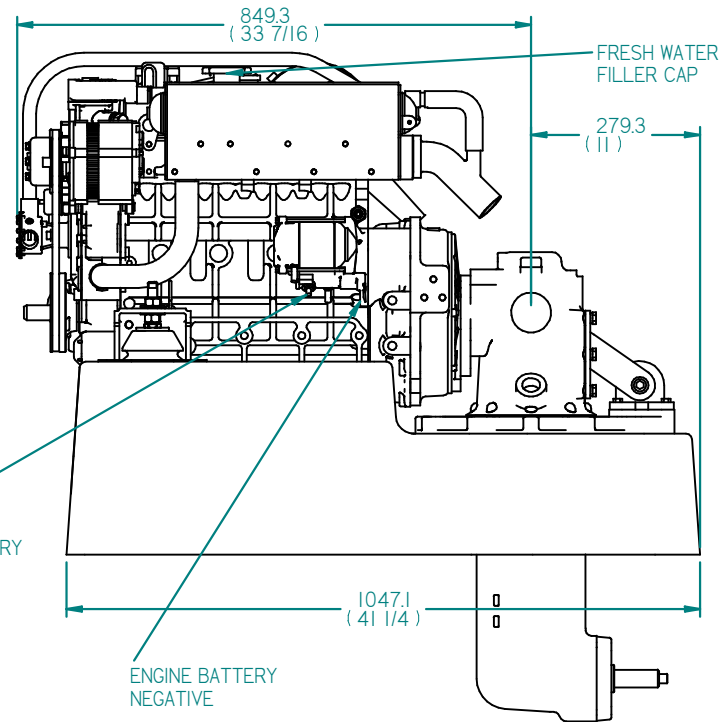

FLEXIBLE MOUNT

REV	DESCRIPTION	DATE	APP'D	DRAWN
01				

NOTES NOTES

TITLE **BETA 43-50 HEAT EXCHANGE SEAPROP 60 SAILDRIVE**

DIMENSIONS IN MM (INCH) DO NOT SCALE

BETA MARINE

BETA MARINE LTD, MERRETT'S MILLS, BATH ROAD, SOUTH WOODCHESTER, STROUD, GLOS. GL5 5EU

TEL: (01453) 835282 FAX: (01453) 835284

DRAWN BY: TW

CHECKED BY: LT

SIZE A4

DWG NO. 100-08963

SCALE

PAGE 1 of 1

DATE 12/08/2009