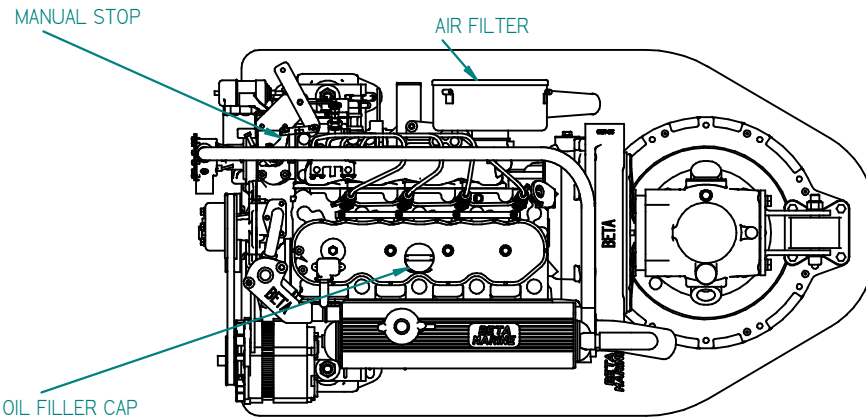

FLEXIBLE MOUNT

REV	DESCRIPTION	DATE	APP'D	DRAWN
01				

NOTES NOTES

TITLE **BETA 43-50 HEAT EXCHANGE SEAPROP 60 SAILDRIVE**

DIMENSIONS IN MM (INCH) DO NOT SCALE

BETA MARINE

BETA MARINE LTD, MERRETT'S MILLS, BATH ROAD, SOUTH WOODCHESTER, STROUD, GLOS. GL5 5EU

TEL: (01453) 835282 FAX: (01453) 835284

DRAWN BY: TW

CHECKED BY: LT

SIZE A4

DWG NO. 100-08963

SCALE

PAGE 1 of 1

DATE 12/08/2009