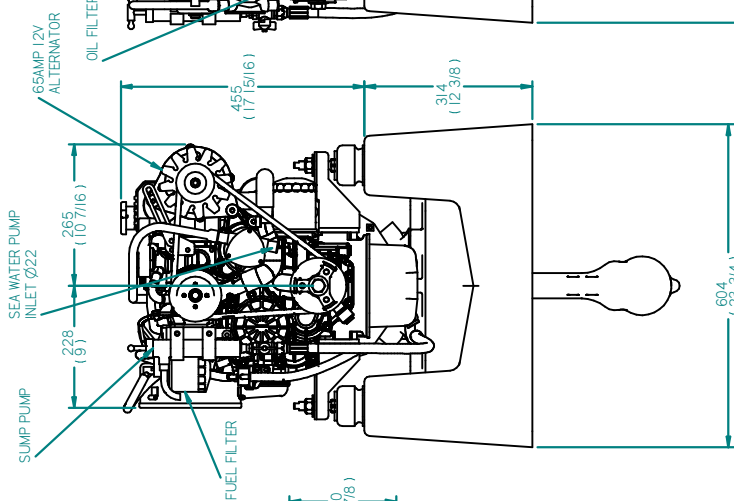

FUEL SIDE

REV	DESCRIPTION	DATE	APPD	DRAWN
01				

NOTES

TITLE

BETA35/BETA38 HEAT EXCHANGE
SEA PROP 60

PART FILE NAME: 100-06590 BETA38 SEA PROP60.BRM

DIMENSIONS IN MM (INCH) DO NOT SCALE

BETA MARINE LTD.
WATERWELL,
GLOUCESTER, GL2 2AD, UK

DRAWN BY: BITTW

CHECKED BY:

SCALE: NTS

PAGE: 1 of 1

DATE: 02/12/2010

REV: 00

DWG NO: 100-06590