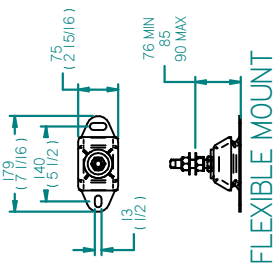

FUEL SIDE

REV	DESCRIPTION	DATE	APPD	DRAWN
01				

NOTES

TITLE

BETA35/BETA38 HEAT EXCHANGE
SEA PROP 60

PART FILE NAME: 100-06590 BETA38 SEA PROP60.BRM

DIMENSIONS IN MM (INCH) DO NOT SCALE

BETA MARINE LTD.
WATERWELL,
GLOUCESTER, GL2 2AD, UK

DRAWN BY: BITTW

CHECKED BY:

SCALE: NTS

PAGE: 1 of 1

DATE: 02/12/2010

REV: 00

DWG NO: 100-06590