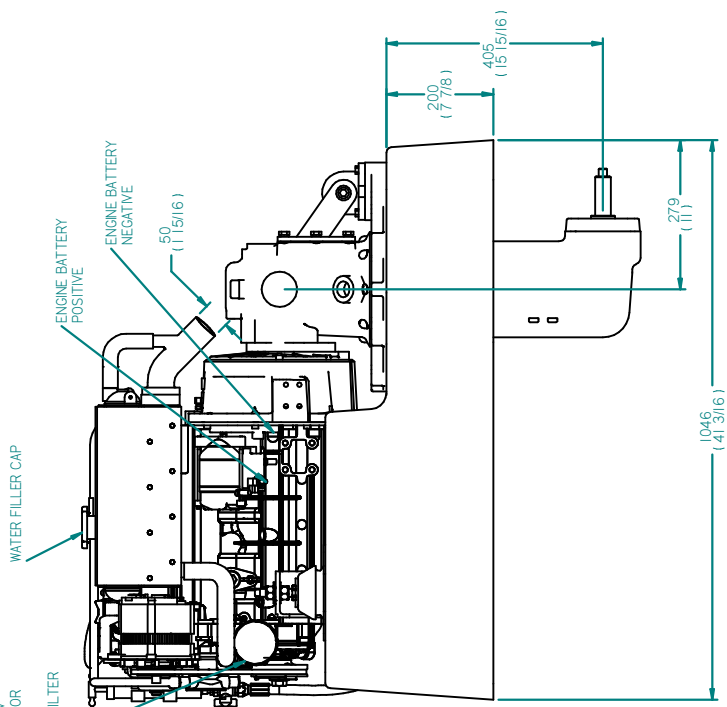

FUEL SIDE

REV	DESCRIPTION	DATE	APPD	DRAWN
01				

NOTES

TITLE

BETA35/BETA38 HEAT EXCHANGE
SEA PROP 60

PART FILE NAME: 100-06590 BETA38 SEA PROP60.BRM

DIMENSIONS IN MM (INCH) DO NOT SCALE

BETA MARINE LTD.
WATERWELL,
GLOUCESTER, GL2 2AD, UK

DRAWN BY: BITTW

CHECKED BY:

SCALE: NTS

PAGE: 1 of 1

DATE: 02/12/2010

REV: 00

DWG NO: 100-06590