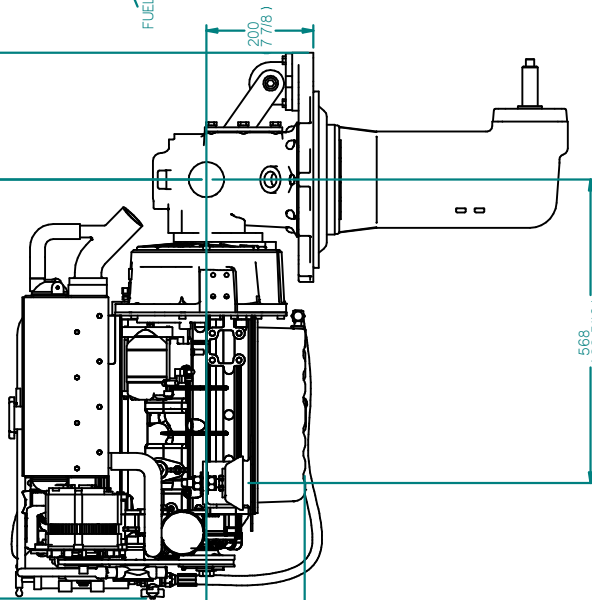

FUEL SIDE

REV	DESCRIPTION	DATE	APPD	DRAWN
01				

NOTES

TITLE

BETA35/BETA38 HEAT EXCHANGE
SEA PROP 60

PART FILE NAME: 100-06590 BETA38 SEA PROP60.BRM

DIMENSIONS IN MM (INCH) DO NOT SCALE

BETA MARINE LTD.
WATERWELL,
GLOUCESTER, GL2 2AD, UK

DRAWN BY: BITTW

CHECKED BY:

SCALE: NTS

PAGE: 1 of 1

DATE: 02/12/2010

REV: 00

DWG NO: 100-06590