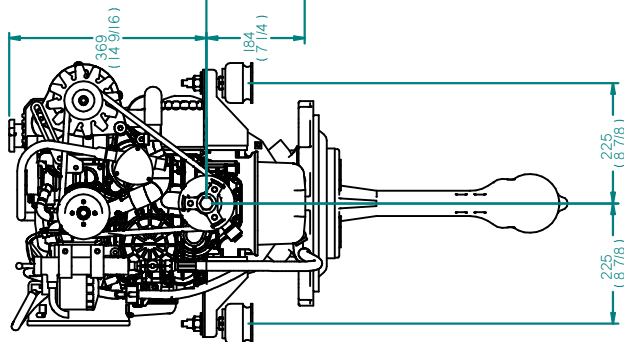

FUEL SIDE

REV	DESCRIPTION	DATE	APPD	DRAWN
01				

NOTES

TITLE

BETA35/BETA38 HEAT EXCHANGE
SEA PROP 60

PART FILE NAME: 100-06590 BETA38 SEA PROP60.BRM

DIMENSIONS IN MM (INCH) DO NOT SCALE

BETA MARINE LTD.
WATERWELL,
GLOUCESTER, GL2 2AD, UK

DRAWN BY: BITTW

CHECKED BY:

SCALE: NTS

PAGE: 1 of 1

DATE: 02/12/2010

REV: 00

DWG NO: 100-06590