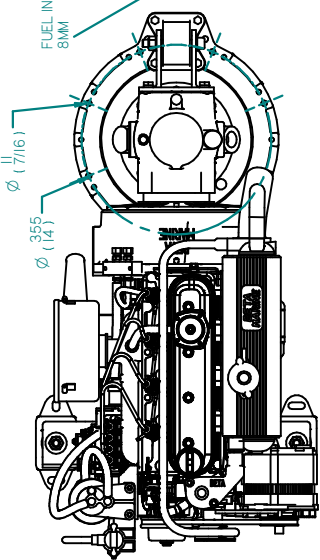

FUEL SIDE

REV	DESCRIPTION	DATE	APPD	DRAWN
01				

NOTES

TITLE

BETA35/BETA38 HEAT EXCHANGE
SEA PROP 60

PART FILE NAME: 100-06590 BETA38 SEA PROP60.BRM

DIMENSIONS IN MM (INCH) DO NOT SCALE

BETA MARINE LTD.
WATERWELL,
GLOUCESTER, GL2 2AD, UK

DRAWN BY: BITTW

CHECKED BY:

SCALE: NTS

PAGE: 1 of 1

DATE: 02/12/2010

REV: 00

DWG NO: 100-06590