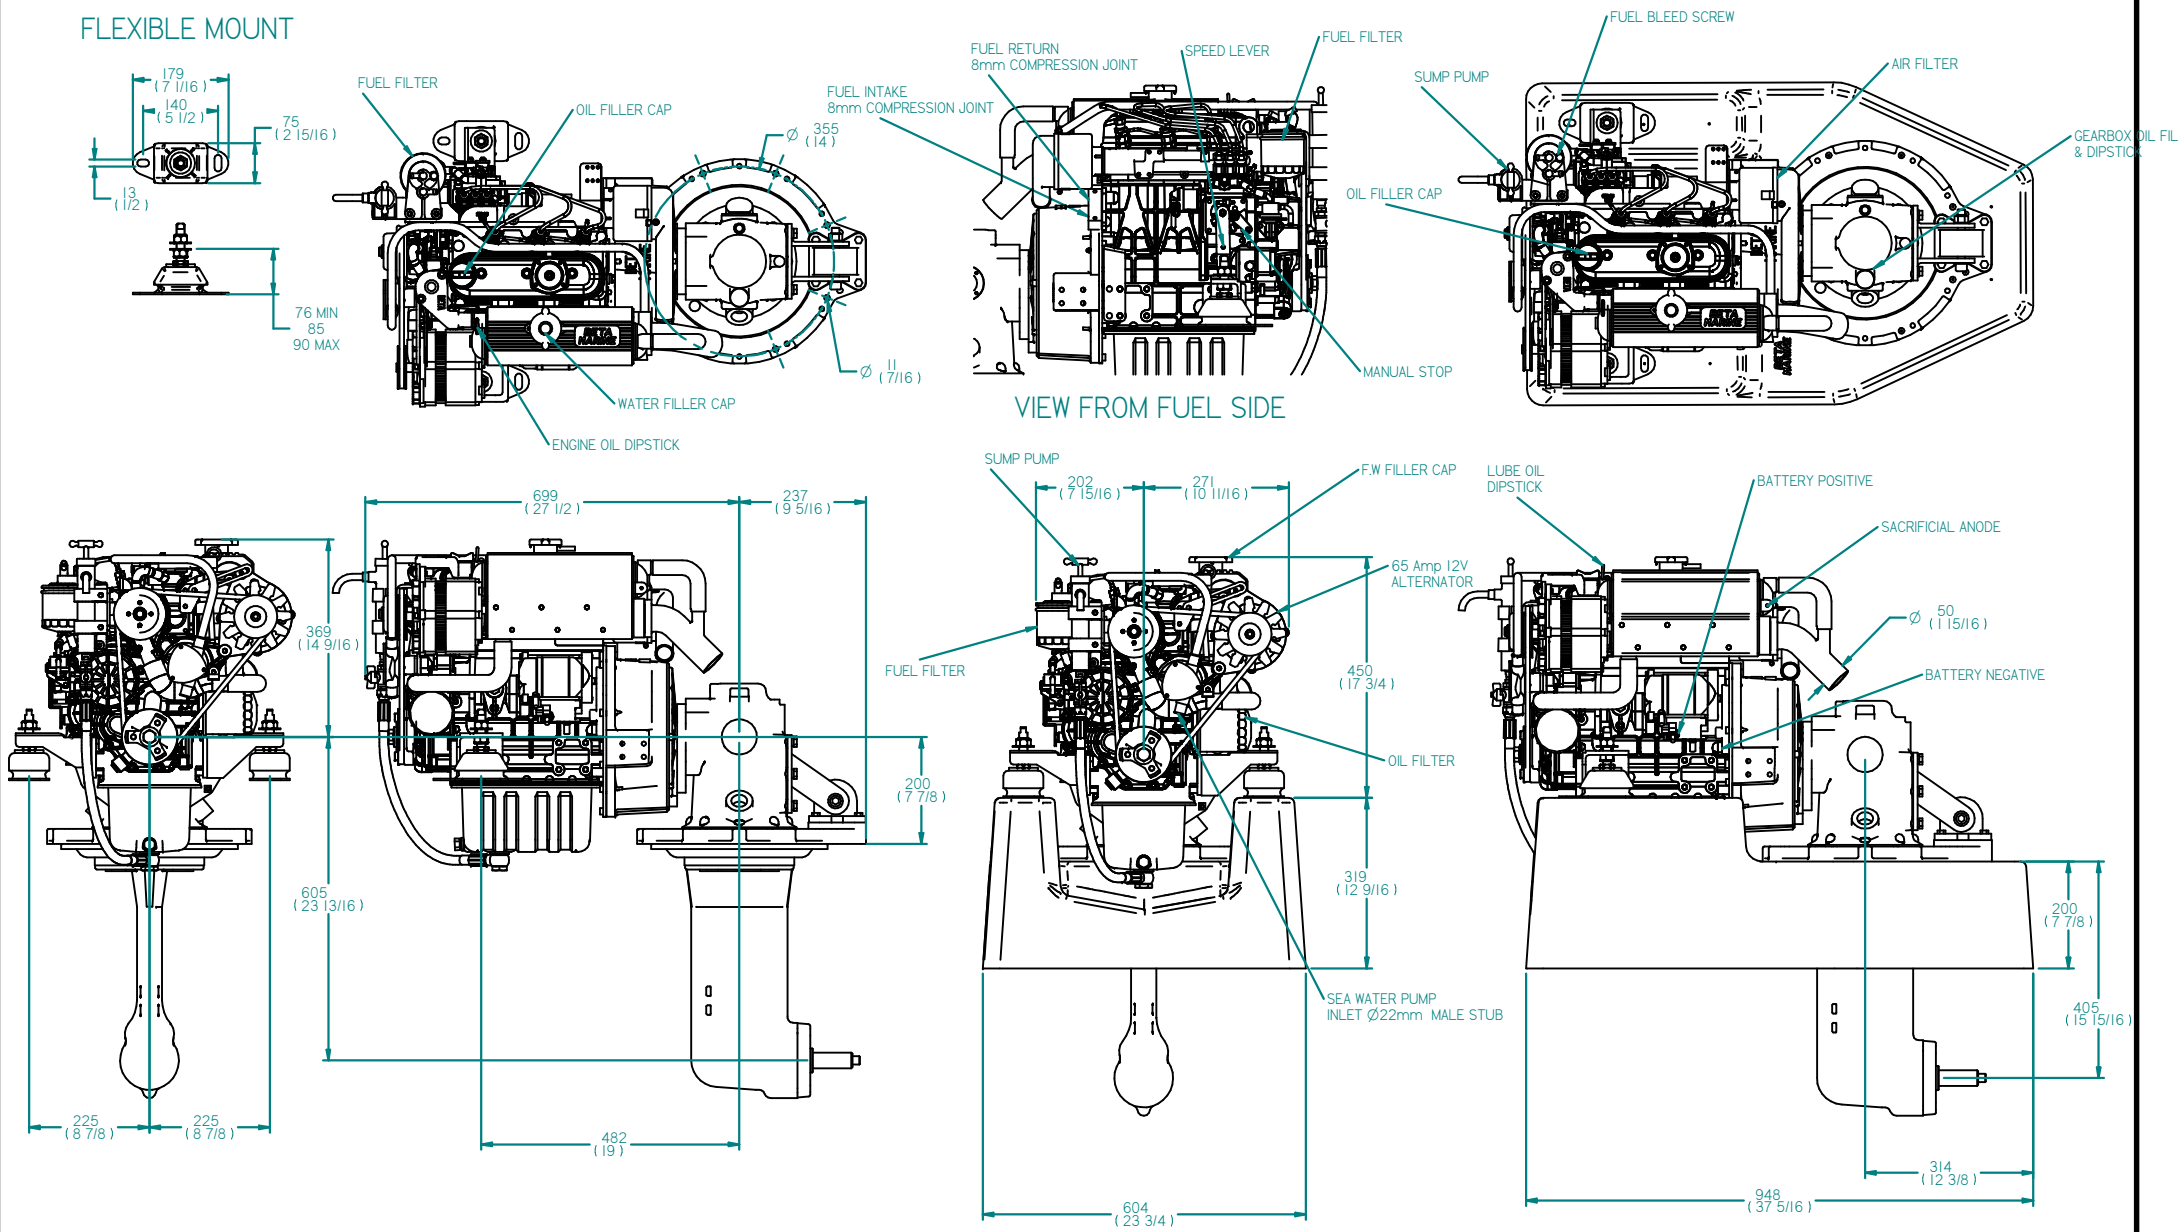

FLEXIBLE MOUNT

REV	DESCRIPTION	DATE	APPD	DRAWN
01				

NOTES

TITLE: **BETA28/BETA30 HEAT EXCHANGE SEA PROP 60**

DIMENSIONS IN MM (INCH) DO NOT SCALE

PART FILE NAME: 100-06932 BD1005 HE SEA PROP 60.asm

BETA MARINE

BETA MARINE LTD.
DAVY WAY,
WATERWELLS,
QUEDGELEY,
GLOUCESTER, GL2 2AD, UK

DRAWN BY: TW
CHECKED BY: LT

SIZE: A3
SCALE: NTS

DWG NO: 100-06932
PAGE: 1 of 1

REV: 01
DATE: 01/12/2010