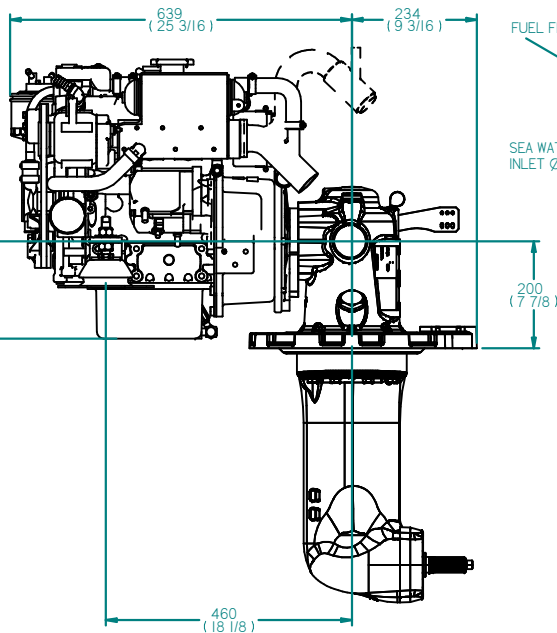

# FLEXIBLE MOUNT

REV	DESCRIPTION	DATE	APPD	DRAWN
01				

NOTES		TITLE: BETA20 HEAT EXCHANGE SEA PROP 60			
DIMENSIONS IN MM (INCH) DO NOT SCALE		PART FILE NAME: BETA 20 HE SEAPROP 60 100-08836.asm			
<b>BETA MARINE</b>		DRAWN BY: TW		SIZE: A3	DWG NO: 100-08836
BETA MARINE LTD. DAVY WAY, WATERWELLS, QUEDDELEY, GLOUCESTER, GL2 2AD, UK		CHECKED BY: LT		SCALE: NTS	PAGE: 1 of 1
TEL: (01452) 723492		FAX: (01452) 729916		DATE: 02/12/2010	
				REV: 00	