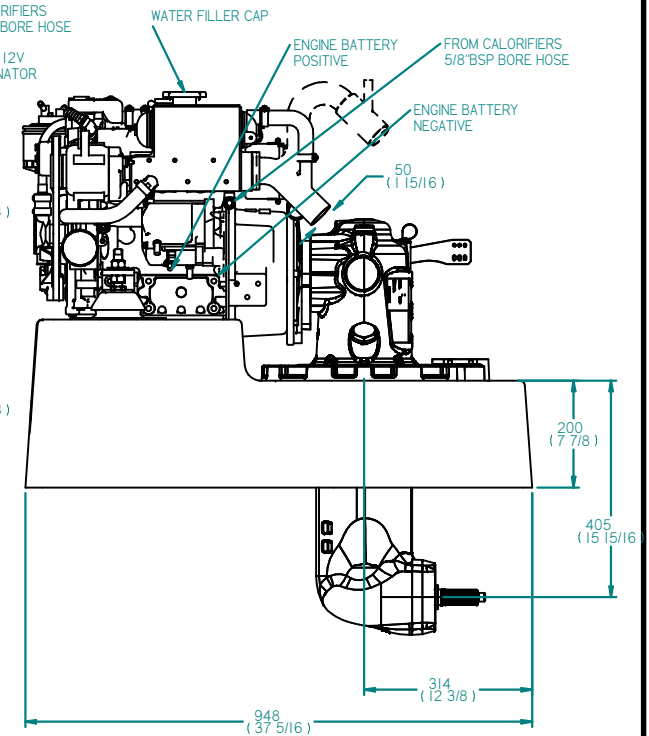

# FLEXIBLE MOUNT

REV	DESCRIPTION	DATE	APPD	DRAWN
01				

NOTES		TITLE: BETA20 HEAT EXCHANGE SEA PROP 60			
DIMENSIONS IN MM (INCH) DO NOT SCALE		PART FILE NAME: BETA 20 HE SEAPROP 60 100-08836.asm			
<b>BETA MARINE</b>		DRAWN BY: TW		SIZE: A3	DWG NO: 100-08836
BETA MARINE LTD. DAVY WAY, WATERWELLS, QUEDDELEY, GLOUCESTER, GL2 2AD, UK		CHECKED BY: LT		SCALE: NTS	PAGE: 1 of 1
TEL: (01452) 723492		FAX: (01452) 729916		DATE: 02/12/2010	
				REV: 00	