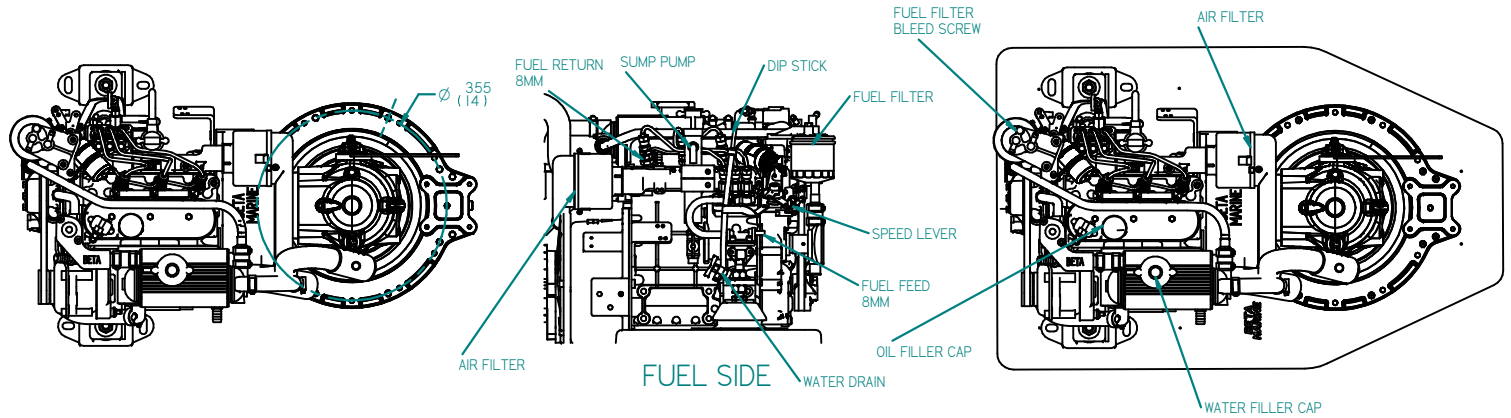

# FLEXIBLE MOUNT

REV	DESCRIPTION	DATE	APPD	DRAWN
01				

NOTES		TITLE: BETA20 HEAT EXCHANGE SEA PROP 60			
DIMENSIONS IN MM (INCH) DO NOT SCALE		PART FILE NAME: BETA 20 HE SEAPROP 60 100-08836.asm			
<b>BETA MARINE</b>		DRAWN BY: TW		SIZE: A3	DWG NO: 100-08836
BETA MARINE LTD. DAVY WAY, WATERWELLS, QUEDDELEY, GLOUCESTER, GL2 2AD, UK		CHECKED BY: LT		SCALE: NTS	PAGE: 1 of 1
TEL: (01452) 723492		FAX: (01452) 729916		DATE: 02/12/2010	
				REV: 00	