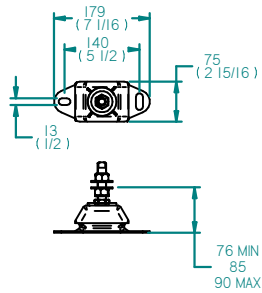

# FLEXIBLE MOUNT

REV	DESCRIPTION	DATE	APPD	DRAWN
01				

NOTES		TITLE: BETA20 HEAT EXCHANGE SEA PROP 60			
DIMENSIONS IN MM (INCH) DO NOT SCALE		PART FILE NAME: BETA 20 HE SEAPROP 60 100-08836.asm			
<b>BETA MARINE</b>		DRAWN BY: TW		SIZE: A3	DWG NO: 100-08836
BETA MARINE LTD. DAVY WAY, WATERWELLS, QUEDDELEY, GLOUCESTER, GL2 2AD, UK		CHECKED BY: LT		SCALE: NTS	PAGE: 1 of 1
TEL: (01452) 723492		FAX: (01452) 729916		DATE: 02/12/2010	
				REV: 00	