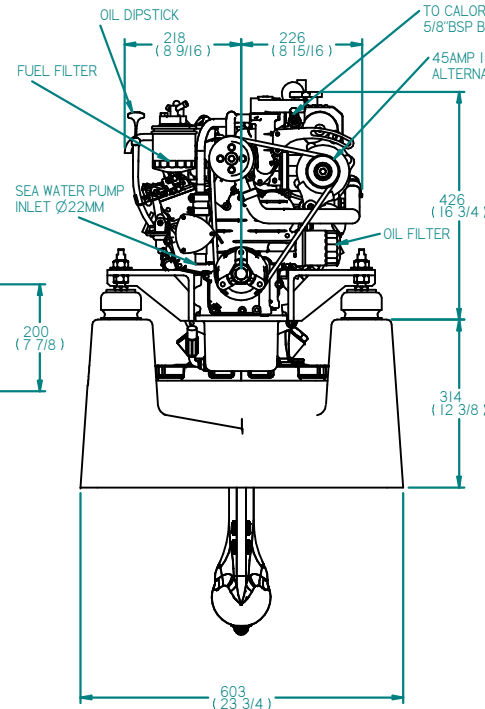

# FLEXIBLE MOUNT

REV	DESCRIPTION	DATE	APPD	DRAWN
01				

NOTES		TITLE: BETA20 HEAT EXCHANGE SEA PROP 60			
DIMENSIONS IN MM (INCH) DO NOT SCALE		PART FILE NAME: BETA 20 HE SEAPROP 60 100-08836.asm			
<b>BETA MARINE</b>		DRAWN BY: TW		SIZE: A3	DWG NO: 100-08836
BETA MARINE LTD. DAVY WAY, WATERWELLS, QUEDDELEY, GLOUCESTER, GL2 2AD, UK		CHECKED BY: LT		SCALE: NTS	PAGE: 1 of 1
TEL: (01452) 723492		FAX: (01452) 729916		DATE: 02/12/2010	
				REV: 00	