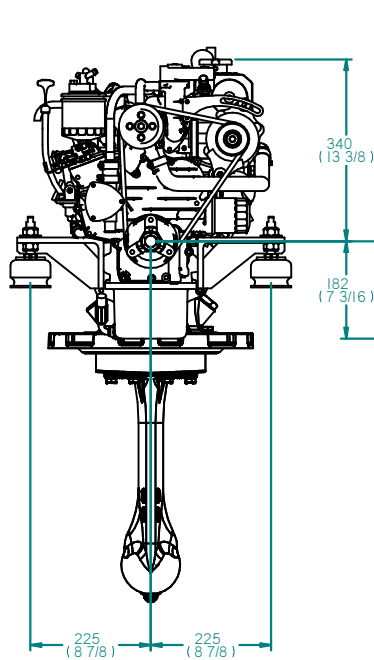

# FLEXIBLE MOUNT

REV	DESCRIPTION	DATE	APPD	DRAWN
01				

NOTES		TITLE: BETA20 HEAT EXCHANGE SEA PROP 60			
DIMENSIONS IN MM (INCH) DO NOT SCALE		PART FILE NAME: BETA 20 HE SEAPROP 60 100-08836.asm			
<b>BETA MARINE</b>		DRAWN BY: TW		SIZE: A3	DWG NO: 100-08836
BETA MARINE LTD. DAVY WAY, WATERWELLS, QUEDDELEY, GLOUCESTER, GL2 2AD, UK		CHECKED BY: LT		SCALE: NTS	PAGE: 1 of 1
TEL: (01452) 723492		FAX: (01452) 729916		DATE: 02/12/2010	
				REV: 00	