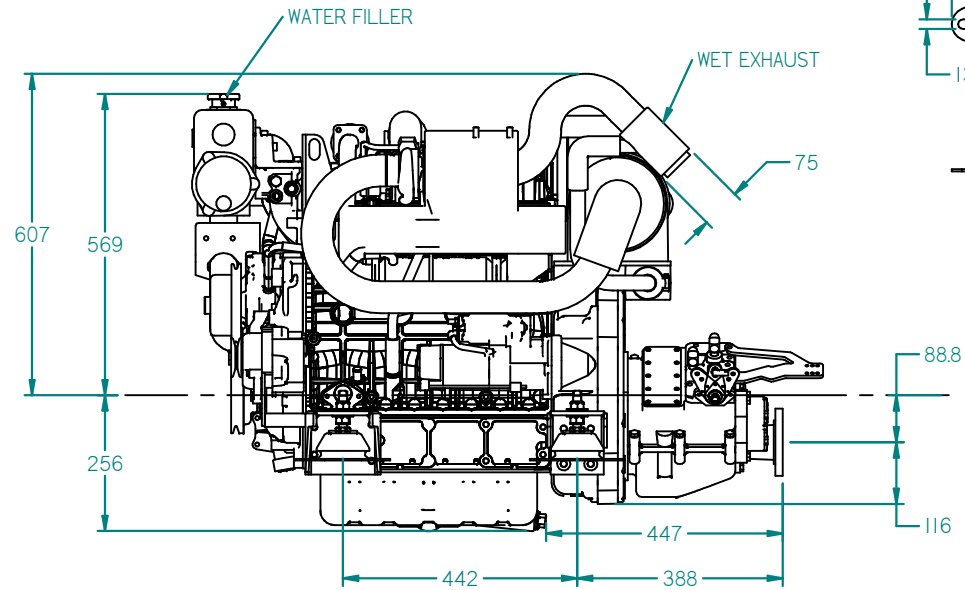

FLEXIBLE MOUNT

REV	DESCRIPTION	DATE	APP'D	DRAWN	NOTES
01					

TITLE:
**BETA 105 HEAT EXCHANGE
 PRM260 GEARBOX**

DIMENSIONS IN MM (INCH) DO NOT SCALE PART FILE NAME: BETA105 HE PRM260 100-09241.asm

BETA MARINE

BETA MARINE LTD,
 DAVY WAY,
 WATERWELLS,
 QUEDGELEY,
 GLOUCESTER. GL2 2AD, UK

DRAWN BY: TW
 CHECKED BY: LT

SIZE A4
 SCALE NTS

DWG NO: 100-09241

REV 00

PAGE 1 of 1

DATE 10/02/2014

TEL: (01452) 723492