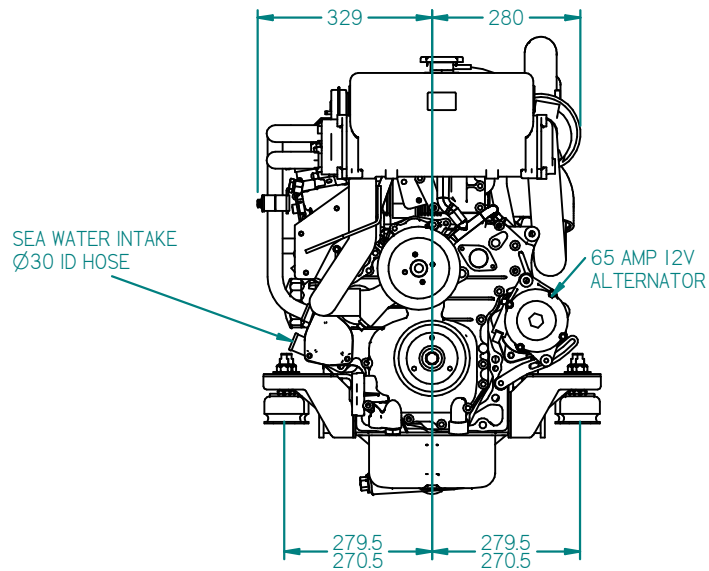

FLEXIBLE MOUNT

REV	DESCRIPTION	DATE	APP'D	DRAWN	NOTES
01					

TITLE:
**BETA 105 HEAT EXCHANGE
 PRM260 GEARBOX**

DIMENSIONS IN MM (INCH) DO NOT SCALE PART FILE NAME: BETA105 HE PRM260 100-09241.asm

BETA MARINE

BETA MARINE LTD,
 DAVY WAY,
 WATERWELLS,
 QUEDGELEY,
 GLOUCESTER. GL2 2AD, UK

DRAWN BY: TW
 CHECKED BY: LT

SIZE A4
 SCALE NTS

DWG NO: 100-09241

REV 00

PAGE 1 of 1

DATE 10/02/2014

TEL: (01452) 723492