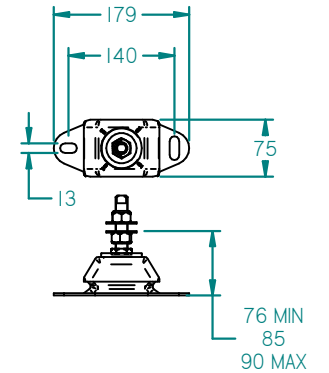

FLEXIBLE MOUNT

REV	DESCRIPTION	DATE	APP'D	DRAWN	NOTES
01					

TITLE:
**BETA 105 HEAT EXCHANGE
 PRM260 GEARBOX**

DIMENSIONS IN MM (INCH) DO NOT SCALE PART FILE NAME: BETA105 HE PRM260 100-09241.asm

BETA MARINE

BETA MARINE LTD,
 DAVY WAY,
 WATERWELLS,
 QUEDGELEY,
 GLOUCESTER. GL2 2AD, UK

DRAWN BY: TW
 CHECKED BY: LT

SIZE A4
 SCALE NTS

DWG NO: 100-09241

REV 00

PAGE 1 of 1

DATE 10/02/2014

TEL: (01452) 723492