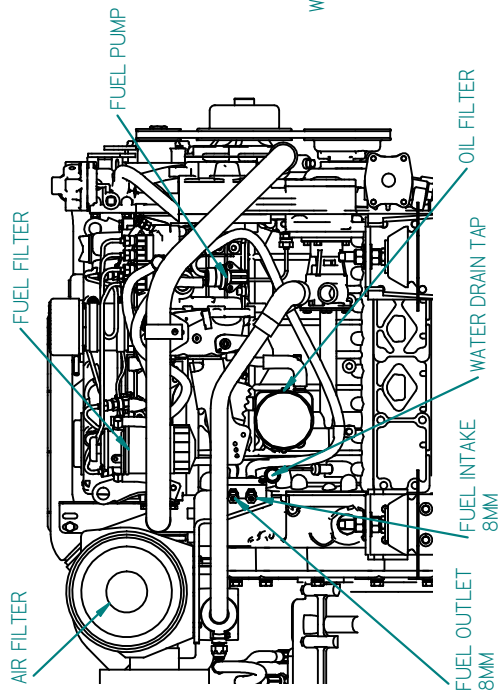

FLEXIBLE MOUNT

GEARBOX OUTPUT

REV	DESCRIPTION	DATE	APPD	DRAWN	NOTES	TITLE:
01						BETA 75 HEAT EXCHANGE PRM260
DIMENSIONS IN MM (INCH) DO NOT SCALE						
PART FILE NAME: 100-06202 BETA75 (3300) HE PRM260.asm BETA MARINE LTD. DAVEY WAY, WATERWELLS, QUEDGELEY, GLOUCESTER, GL2 2AD, UK TEL: (01452) 723492 FAX: (01452) 728916						
DRAWN BY: TW		DWG NO: 100-06202		REV: 03		
CHECKED BY: LT		SCALE: NTS		PAGE: 1 of 1		DATE: 05/10/2009