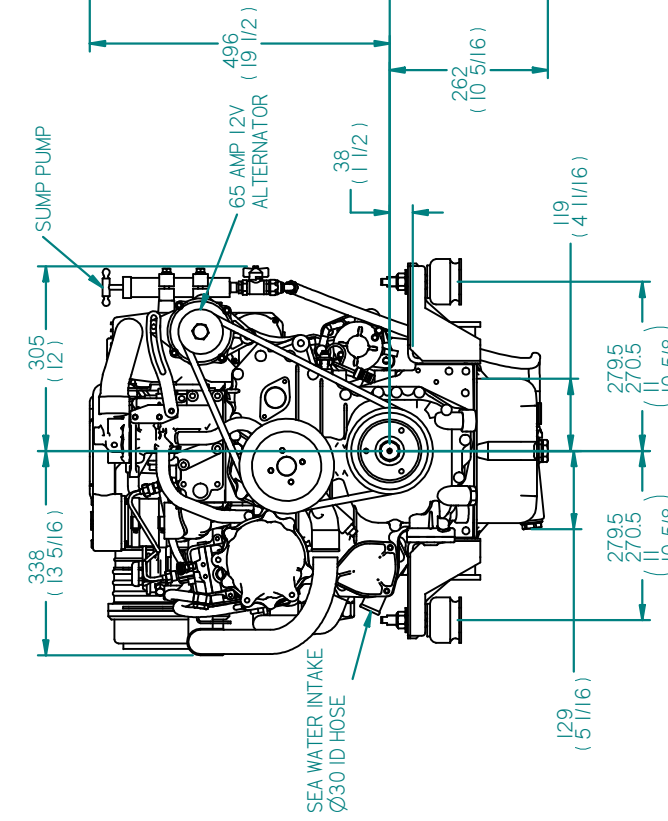

FLEXIBLE MOUNT

GEARBOX OUTPUT

REV	DESCRIPTION	DATE	APPD	DRAWN	NOTES	TITLE:
01						BETA 75 HEAT EXCHANGE PRM260
DIMENSIONS IN MM (INCH) DO NOT SCALE						
PART FILE NAME: 100-06202 BETA75 (3300) HE PRM260.asm BETA MARINE LTD. DAVEY WAY, WATERWELLS, QUEDGELEY, GLOUCESTER, GL2 2AD, UK TEL: (01452) 723492 FAX: (01452) 728916						
DRAWN BY: TW		DWG NO: 100-06202		REV: 03		
CHECKED BY: LT		SCALE: NTS		PAGE: 1 of 1		DATE: 05/10/2009