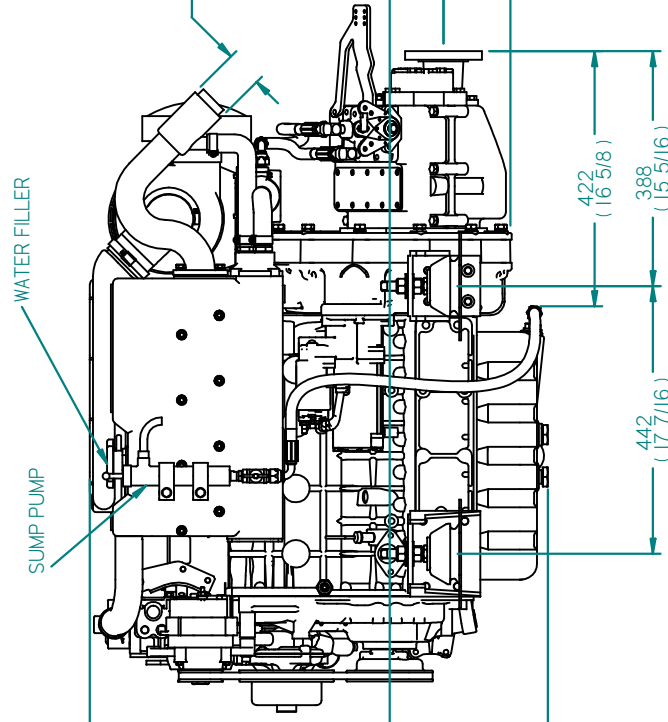

FLEXIBLE MOUNT

GEARBOX OUTPUT

REV	DESCRIPTION	DATE	APPD	DRAWN	NOTES	TITLE:
01						BETA 75 HEAT EXCHANGE PRM260
DIMENSIONS IN MM (INCH) DO NOT SCALE						
PART FILE NAME: 100-06202 BETA75 (3300) HE PRM260.asm BETA MARINE LTD. DAVEY WAY, WATERWELLS, QUEDGELEY, GLOUCESTER, GL2 2AD, UK TEL: (01452) 723492 FAX: (01452) 728916						
DRAWN BY: TW		DWG NO: 100-06202		REV: 03		
CHECKED BY: LT		SCALE: NTS		PAGE: 1 of 1		DATE: 05/10/2009