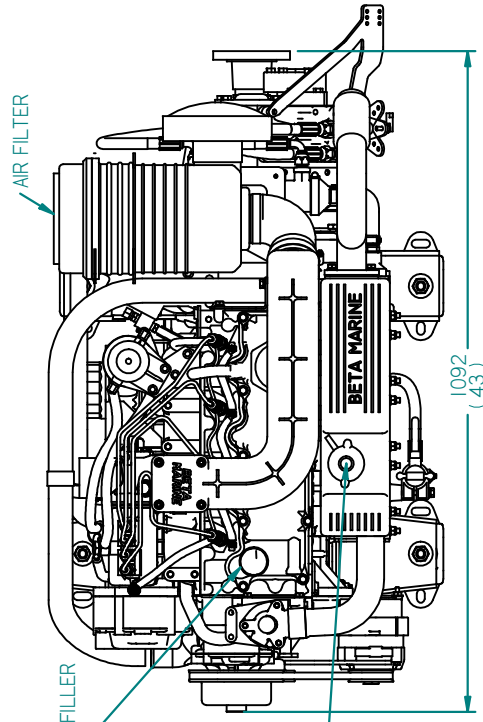

FLEXIBLE MOUNT

GEARBOX OUTPUT

REV	DESCRIPTION	DATE	APPD	DRAWN	NOTES	TITLE:
01						BETA 75 HEAT EXCHANGE PRM260
DIMENSIONS IN MM (INCH) DO NOT SCALE						
PART FILE NAME: 100-06202 BETA75 (3300) HE PRM260.asm BETA MARINE LTD. DAVEY WAY, WATERWELLS, QUEDGELEY, GLOUCESTER, GL2 2AD, UK TEL: (01452) 723492 FAX: (01452) 728916						
DRAWN BY: TW		DWG NO: 100-06202		REV: 03		
CHECKED BY: LT		SCALE: NTS		PAGE: 1 of 1		DATE: 05/10/2009