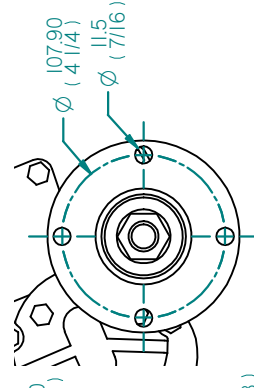

FLEXIBLE MOUNT

GEARBOX OUTPUT

REV	DESCRIPTION	DATE	APPD	DRAWN	NOTES	TITLE:
01						BETA 75 HEAT EXCHANGE PRM260
DIMENSIONS IN MM (INCH) DO NOT SCALE						
PART FILE NAME: 100-06202 BETA75 (3300) HE PRM260.asm BETA MARINE LTD. DAVEY WAY, WATERWELLS, QUEDGELEY, GLOUCESTER, GL2 2AD, UK TEL: (01452) 723492 FAX: (01452) 728916						
DRAWN BY: TW		DWG NO: 100-06202		REV: 03		
CHECKED BY: LT		SCALE: NTS		PAGE: 1 of 1		DATE: 05/10/2009