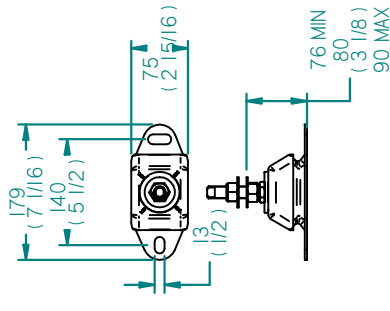

FLEXIBLE MOUNT

GEARBOX OUTPUT

REV	DESCRIPTION	DATE	APPD	DRAWN	NOTES	TITLE:
01						BETA 75 HEAT EXCHANGE PRM260
DIMENSIONS IN MM (INCH) DO NOT SCALE						
PART FILE NAME: 100-06202 BETA75 (3300) HE PRM260.asm BETA MARINE LTD. DAVEY WAY, WATERWELLS, QUEDGELEY, GLOUCESTER, GL2 2AD, UK TEL: (01452) 723492 FAX: (01452) 728916						
DRAWN BY: TW		DWG NO: 100-06202		REV: 03		
CHECKED BY: LT		SCALE: NTS		PAGE: 1 of 1		DATE: 05/10/2009