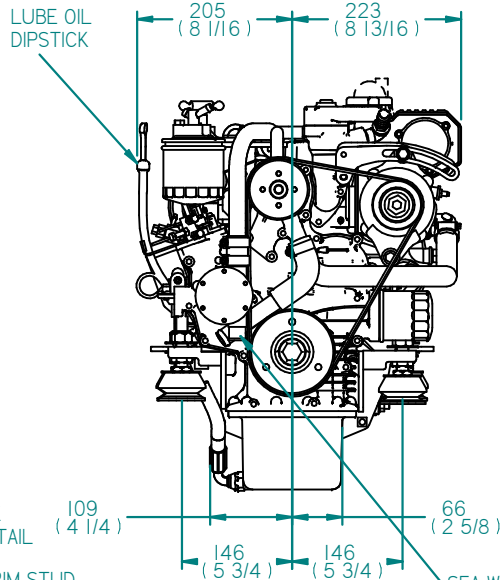

FLEXIBLE COUPLING DETAILS

FLEXIBLE MOUNT DETAILS

GEARBOX OUTPUT

REV	DESCRIPTION	DATE	APP'D	DRAWN	NOTES
01	NEW HEADER TANK	28/9/12	LT	TW	

TITLE:
**BETA 16 HEAT EXCHANGE TMC40
WITH ATOMIC FEET**

DIMENSIONS IN MM (INCH)
DO NOT SCALE

PART FILE NAME: 100-06696 BETA16 HE TMC40 ATOMIC FEET.asm

BETA MARINE

BETA MARINE LTD,
DAVY WAY,
WATERWELLS,
QUEDGELEY,
GLOUCESTER. GL2 2AD, UK

DRAWN BY:
TW
CHECKED BY:
LT

SIZE
A4
SCALE
NTS

DWG NO:
100-06696