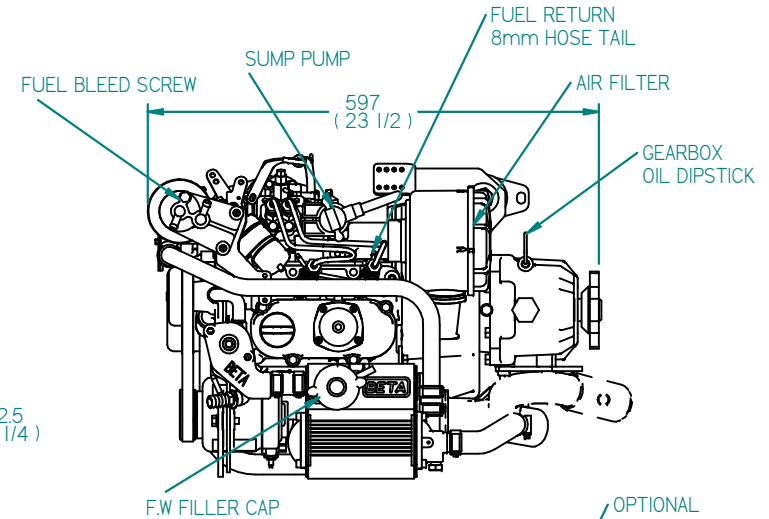

FLEXIBLE COUPLING DETAILS

FLEXIBLE MOUNT DETAILS

GEARBOX OUTPUT

REV	DESCRIPTION	DATE	APP'D	DRAWN	NOTES
01	NEW HEADER TANK	28/9/12	LT	TW	

TITLE:
**BETA 16 HEAT EXCHANGE TMC40
WITH ATOMIC FEET**

DIMENSIONS IN MM (INCH)
DO NOT SCALE

PART FILE NAME: 100-06696 BETA16 HE TMC40 ATOMIC FEET.asm

BETA MARINE

BETA MARINE LTD,
DAVY WAY,
WATERWELLS,
QUEDGELEY,
GLOUCESTER. GL2 2AD, UK

DRAWN BY:
TW
CHECKED BY:
LT

SIZE
A4
SCALE
NTS

DWG NO:
100-06696