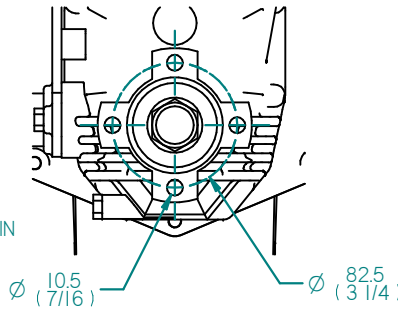

FLEXIBLE COUPLING DETAILS

FLEXIBLE MOUNT DETAILS

GEARBOX OUTPUT

REV	DESCRIPTION	DATE	APP'D	DRAWN	NOTES
01	NEW HEADER TANK	28/9/12	LT	TW	

TITLE:
**BETA 16 HEAT EXCHANGE TMC40
WITH ATOMIC FEET**

DIMENSIONS IN MM (INCH)
DO NOT SCALE

PART FILE NAME: 100-06696 BETA16 HE TMC40 ATOMIC FEET.asm

BETA MARINE

BETA MARINE LTD,
DAVY WAY,
WATERWELLS,
QUEDGELEY,
GLOUCESTER. GL2 2AD, UK

DRAWN BY:
TW
CHECKED BY:
LT

SIZE
A4
SCALE
NTS

DWG NO:
100-06696