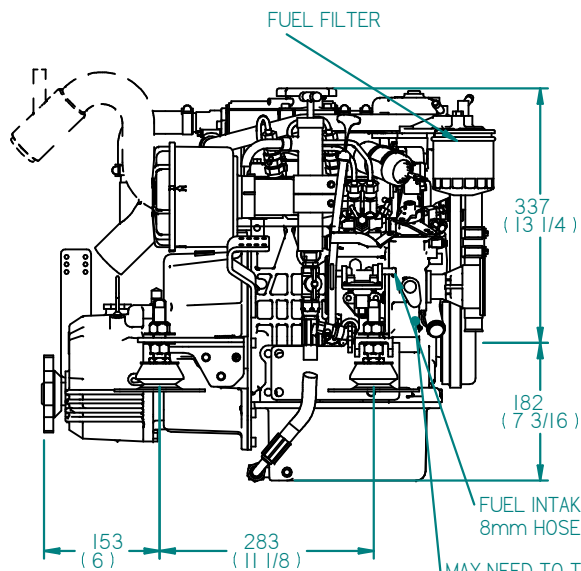

FLEXIBLE COUPLING DETAILS

FLEXIBLE MOUNT DETAILS

GEARBOX OUTPUT

REV	DESCRIPTION	DATE	APP'D	DRAWN	NOTES
01	NEW HEADER TANK	28/9/12	LT	TW	

TITLE:
**BETA 16 HEAT EXCHANGE TMC40
WITH ATOMIC FEET**

DIMENSIONS IN MM (INCH)
DO NOT SCALE

PART FILE NAME: 100-06696 BETA16 HE TMC40 ATOMIC FEET.asm

BETA MARINE

BETA MARINE LTD,
DAVY WAY,
WATERWELLS,
QUEDGELEY,
GLOUCESTER. GL2 2AD, UK

DRAWN BY:
TW
CHECKED BY:
LT

SIZE
A4
SCALE
NTS

DWG NO:
100-06696