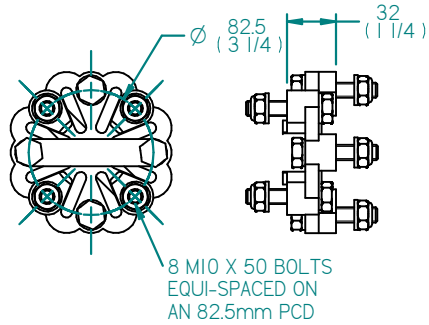

FLEXIBLE COUPLING DETAILS

FLEXIBLE MOUNT DETAILS

GEARBOX OUTPUT

REV	DESCRIPTION	DATE	APP'D	DRAWN	NOTES
01	NEW HEADER TANK	28/9/12	LT	TW	

TITLE:
**BETA 16 HEAT EXCHANGE TMC40
WITH ATOMIC FEET**

DIMENSIONS IN MM (INCH)
DO NOT SCALE

PART FILE NAME: 100-06696 BETA16 HE TMC40 ATOMIC FEET.asm

BETA MARINE

BETA MARINE LTD,
DAVY WAY,
WATERWELLS,
QUEDGELEY,
GLOUCESTER. GL2 2AD, UK

DRAWN BY:
TW
CHECKED BY:
LT

SIZE
A4
SCALE
NTS

DWG NO:
100-06696