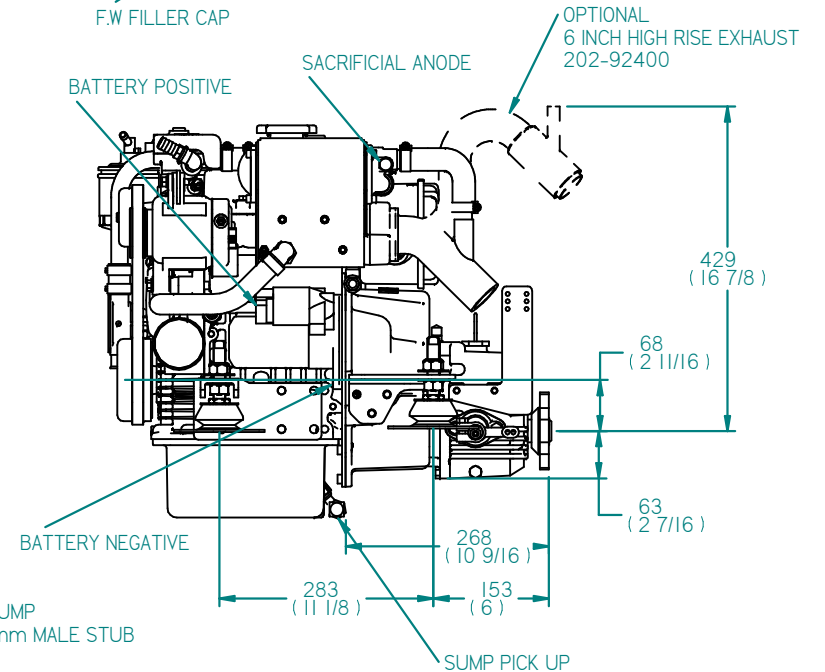

FLEXIBLE COUPLING DETAILS

FLEXIBLE MOUNT DETAILS

GEARBOX OUTPUT

REV	DESCRIPTION	DATE	APP'D	DRAWN	NOTES
01	NEW HEADER TANK	28/9/12	LT	TW	

TITLE:
**BETA 16 HEAT EXCHANGE TMC40
WITH ATOMIC FEET**

DIMENSIONS IN MM (INCH)
DO NOT SCALE

PART FILE NAME: 100-06696 BETA16 HE TMC40 ATOMIC FEET.asm

BETA MARINE

BETA MARINE LTD,
DAVY WAY,
WATERWELLS,
QUEDGELEY,
GLOUCESTER. GL2 2AD, UK

DRAWN BY:
TW
CHECKED BY:
LT

SIZE
A4
SCALE
NTS

DWG NO:
100-06696