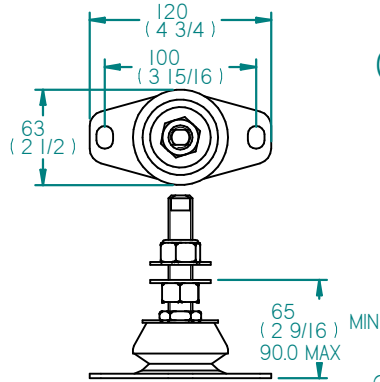

FLEXIBLE COUPLING DETAILS

FLEXIBLE MOUNT DETAILS

GEARBOX OUTPUT

REV	DESCRIPTION	DATE	APP'D	DRAWN	NOTES
01	NEW HEADER TANK	28/9/12	LT	TW	

TITLE:
**BETA 16 HEAT EXCHANGE TMC40
WITH ATOMIC FEET**

DIMENSIONS IN MM (INCH)
DO NOT SCALE

PART FILE NAME: 100-06696 BETA16 HE TMC40 ATOMIC FEET.asm

BETA MARINE

BETA MARINE LTD,
DAVY WAY,
WATERWELLS,
QUEDGELEY,
GLOUCESTER. GL2 2AD, UK

DRAWN BY:
TW
CHECKED BY:
LT

SIZE
A4
SCALE
NTS

DWG NO:
100-06696