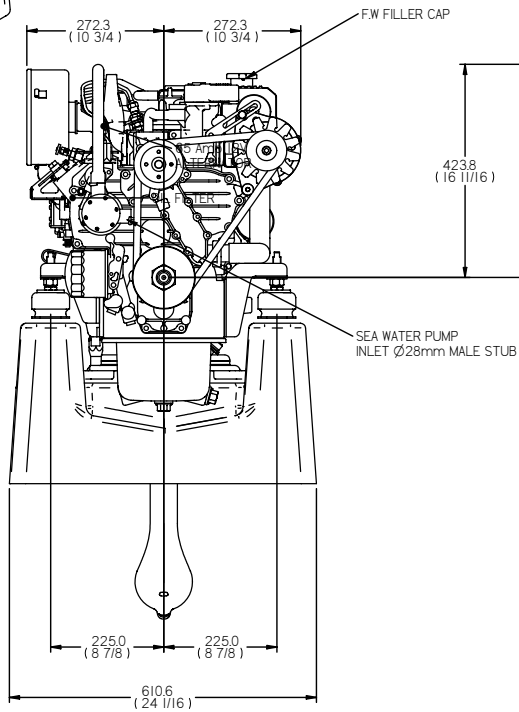

VIEW FROM OTHER SIDE

REV	DESCRIPTION	DATE	APP'D	DRAWN
01				

NOTES

TITLE: **BETA 43/50 (BV2003-BV2203) HURTH ZF SD10 SAILDRIVE**

DIMENSIONS IN MM (INCH) DO NOT SCALE

PART FILE NAME: 100-07296 BETA 43 (BV2003) ZF SD10 SAILDRIVE.asm

BETA MARINE LTD.
DAVY WAY,
WATERWELLS,
QUEDGELEY,
GLOUCESTER, GL2 2AD, UK

DRAWN BY: TW
CHECKED BY: LT

SIZE: A3
SCALE: NTS

DWG NO: 100-07296
PAGE: 1 of 1

REV: 00
DATE: 09/01/2008