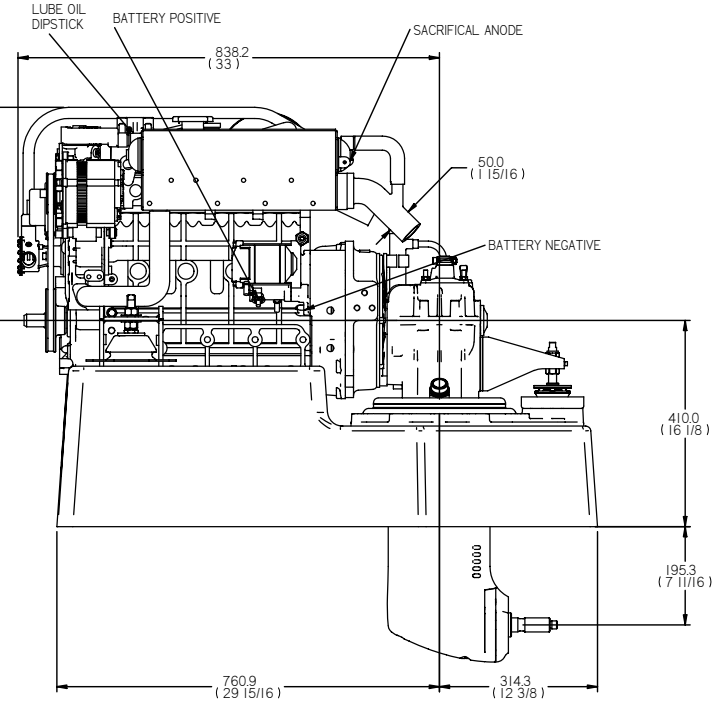

VIEW FROM OTHER SIDE

REV	DESCRIPTION	DATE	APP'D	DRAWN
01				

NOTES

TITLE: **BETA 43/50 (BV2003-BV2203) HURTH ZF SD10 SAILDRIVE**

DIMENSIONS IN MM (INCH) DO NOT SCALE

PART FILE NAME: 100-07296 BETA 43 (BV2003) ZF SD10 SAILDRIVE.asm

BETA MARINE LTD.
DAVY WAY,
WATERWELLS,
QUEDGELEY,
GLOUCESTER, GL2 2AD, UK

DRAWN BY: TW
CHECKED BY: LT

SIZE: A3
SCALE: NTS

DWG NO: 100-07296
PAGE: 1 of 1

REV: 00
DATE: 09/01/2008