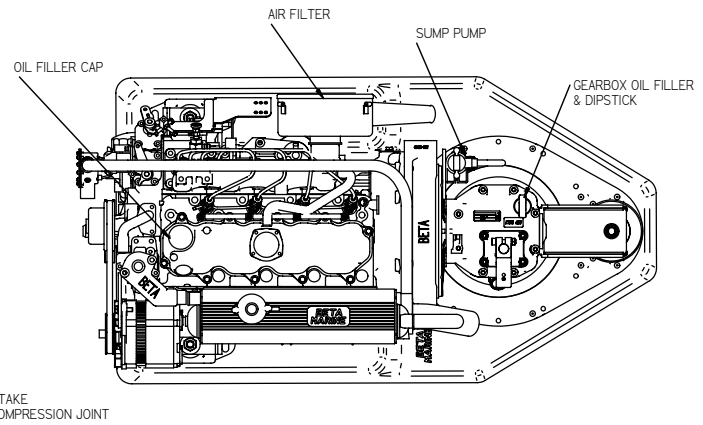

VIEW FROM OTHER SIDE

REV	DESCRIPTION	DATE	APP'D	DRAWN
01				

NOTES

TITLE: **BETA 43/50 (BV2003-BV2203) HURTH ZF SD10 SAILDRIVE**

DIMENSIONS IN MM (INCH) DO NOT SCALE

PART FILE NAME: 100-07296 BETA 43 (BV2003) ZF SD10 SAILDRIVE.asm

BETA MARINE LTD.
DAVY WAY,
WATERWELLS,
QUEDGELEY,
GLOUCESTER, GL2 2AD, UK

DRAWN BY: TW
CHECKED BY: LT

SIZE: A3
SCALE: NTS

DWG NO: 100-07296
PAGE: 1 of 1

REV: 00
DATE: 09/01/2008